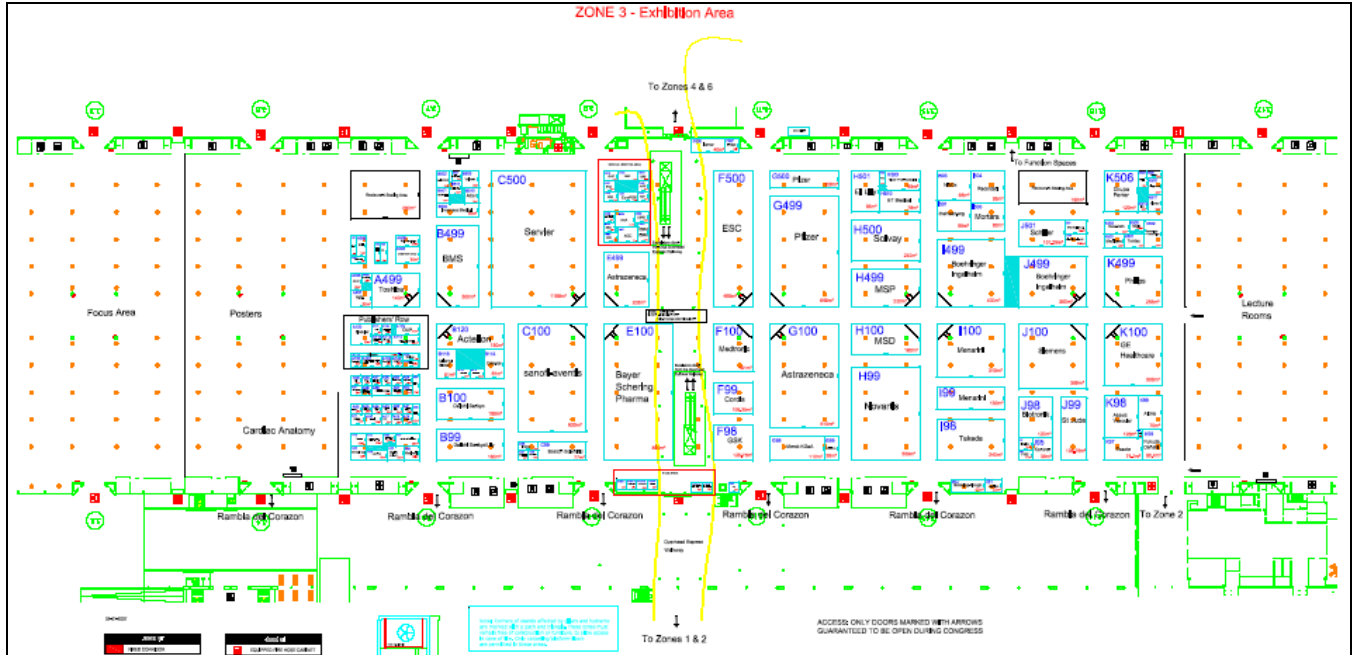

ACC Stand Layout

5m wide x 4.5m deep

Estande ACC – E 501
Zona 3 –
Area de Exposição

Sessão de Abertura
Sala Barcelona 16:30P
Sat. 29_08

<ul style="list-style-type: none"> i Information Points ↑↓ Elevators € Cash Dispenser 🧥 Cloakroom & Left Luggage 🚻 Toilets 🍴 Restaurants 🏥 Medical care @ Internet Facilities 	ENTRANCE	ZONE 2	ZONE 4	ZONE 6
	REGISTRATION PRESS CLOAKROOM INDUSTRY WELCOME DESKS	BARCELONA INDUSTRY COACH PARKING HANDSON TUTORIAL	WARSAW BUDAPEST ATHENS BUCHAREST COPENHAGEN STOCKHOLM BELGRADE BRUSSELS MEMBERSHIP ZONE PREVENTION CORNER SPEAKERS SERVICE CENTRE SSC (First floor)	MADRID PARIS CAIRO PORTO VIENNA MOSCOW OSLO PRAGUE BRATISLAVA RIGA DELEGATE LOUNGE
	ZONE 1	ZONE 3		
	ANKARA HELSINKI TEL AVIV BERNE DAMASCUS SOFIA	BERLIN ROME LONDON THE HAGUE ESC CENTRAL POSTER AREA CARDIAC ANATOMY EXHIBITION FUNCTION SPACES		

Expo Area Entrance from Zone 1 & 2