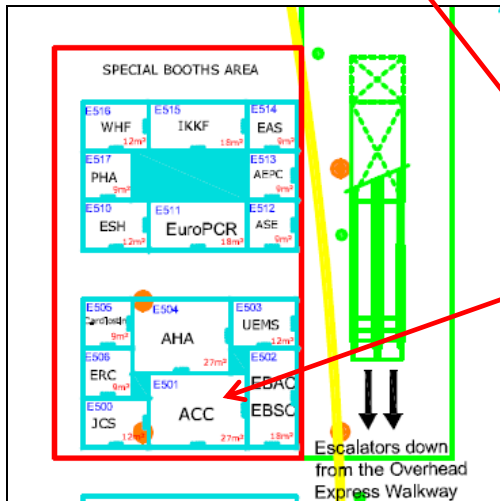

ACC Stand Layout

5m wide x 4.5m deep

Estande ACC – E 501
Zona 3 –
Area de Exposição

Sessão de Abertura
Sala Barcelona 16:30P
Sat. 29_08

<ul style="list-style-type: none"> i Information Points ↑↓ Elevators € Cash Dispenser 🧥 Cloakroom & Left Luggage 🚻 Toilets 🍴 Restaurants 🏥 Medical care @ Internet Facilities 	ENTRANCE	ZONE 2	ZONE 4	ZONE 6
	REGISTRATION PRESS CLOAKROOM INDUSTRY WELCOME DESKS	BARCELONA INDUSTRY COACH PARKING HANDSON TUTORIAL	WARSAW BUDAPEST ATHENS BUCHAREST COPENHAGEN STOCKHOLM BELGRADE BRUSSELS MEMBERSHIP ZONE PREVENTION CORNER SPEAKERS SERVICE CENTRE SSC (First floor)	MADRID PARIS CAIRO PORTO VIENNA MOSCOW OSLO PRAGUE BRATISLAVA RIGA DELEGATE LOUNGE
	ZONE 1	ZONE 3		
	ANKARA HELSINKI TEL AVIV BERNE DAMASCUS SOFIA	BERLIN ROME LONDON THE HAGUE ESC CENTRAL POSTER AREA CARDIAC ANATOMY EXHIBITION FUNCTION SPACES		

Expo Area Entrance from Zone 1 & 2